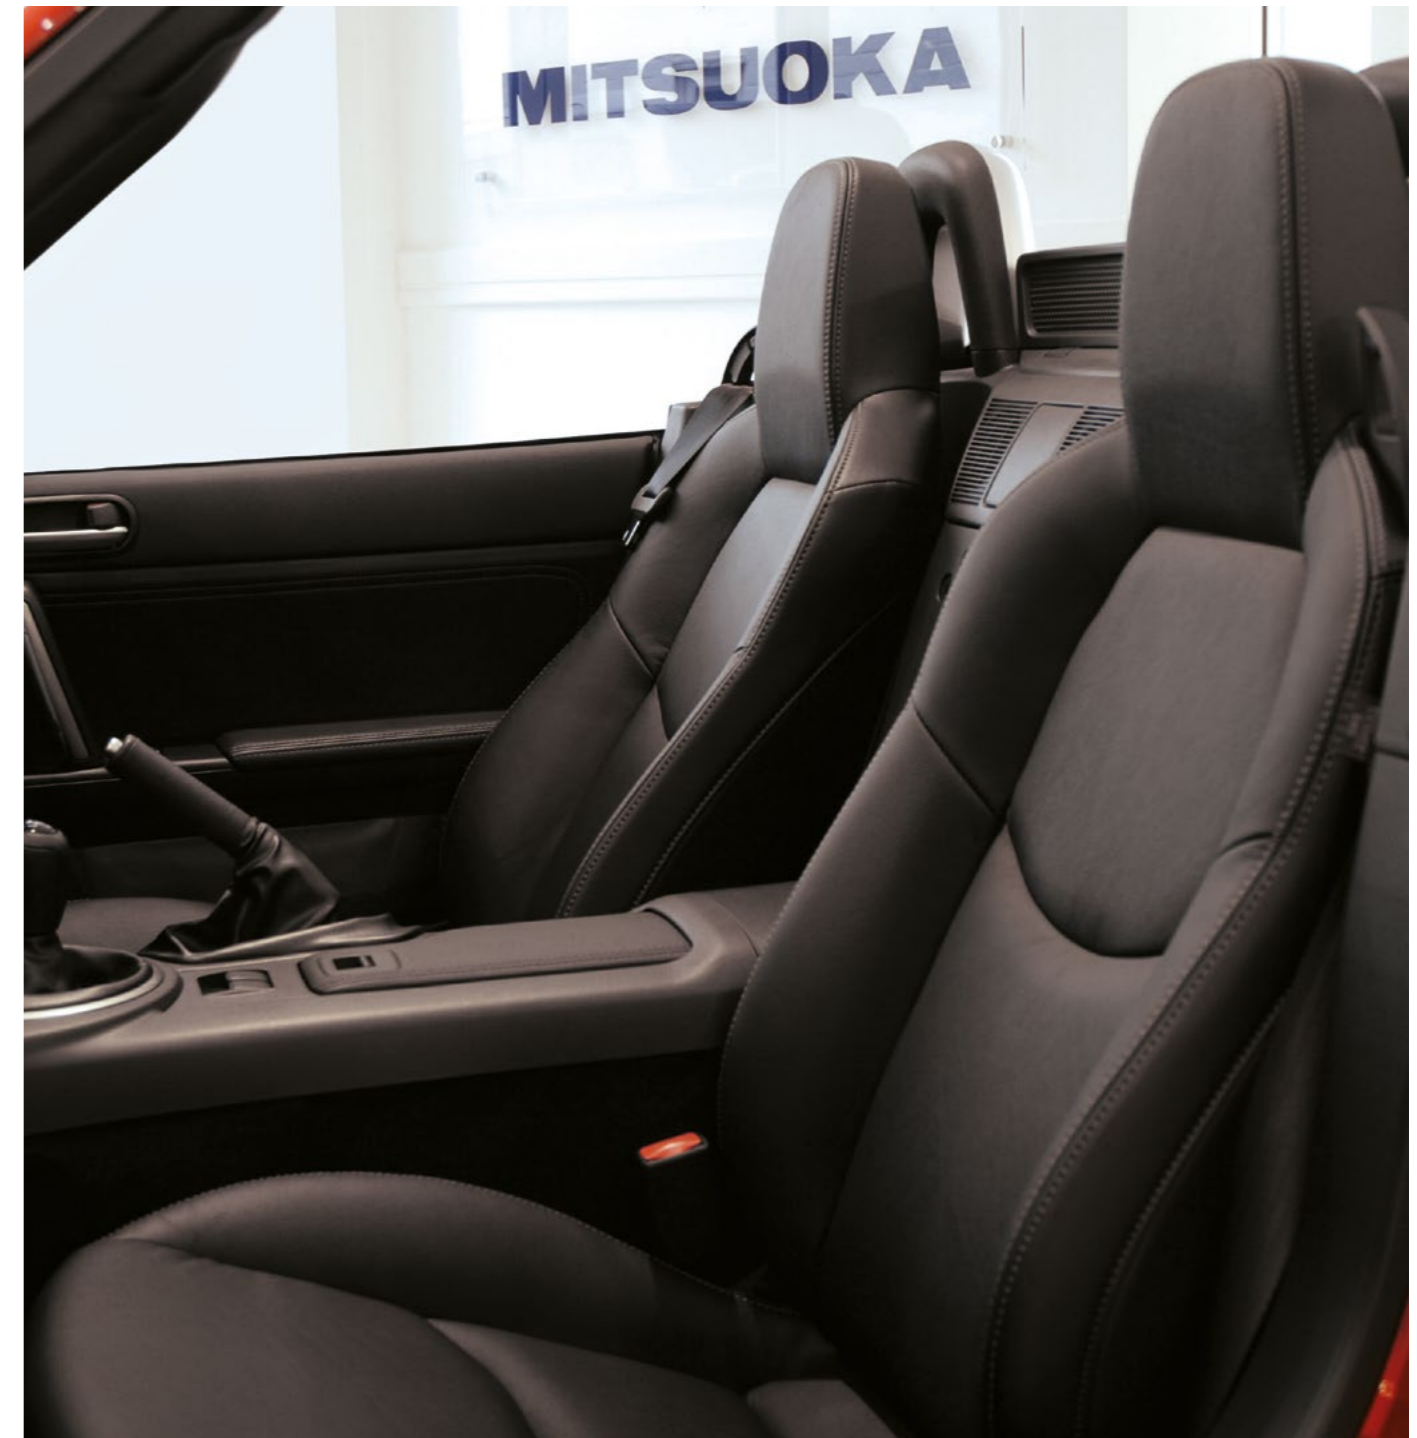

It's all in the Detail

To guide you on your journey, the Mitsuoka Roadster is fully equipped with the latest technology, advanced safety features and modern touches. Sporting the world's fastest retractable hard top roof, opening and closing in just 12 seconds with the simple flick of a switch.

Luxury and elegance without compromise.